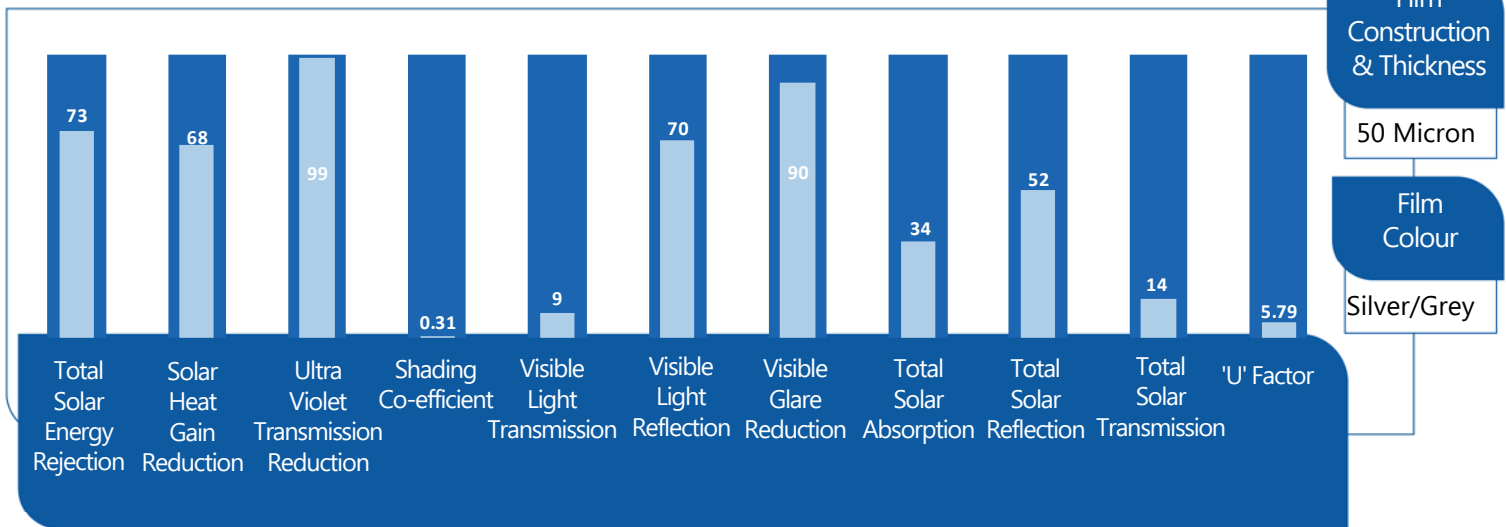

### Reflective Opaque Window Film

Total Privacy Window Film. Reflective Silver external, Grey Etch internal. This is a double sided privacy Window Film. Ideally suited to blocking out totally, and for example, to maintain building aesthetic where reflective silver are used. 10 year warranty.

### Performance Data