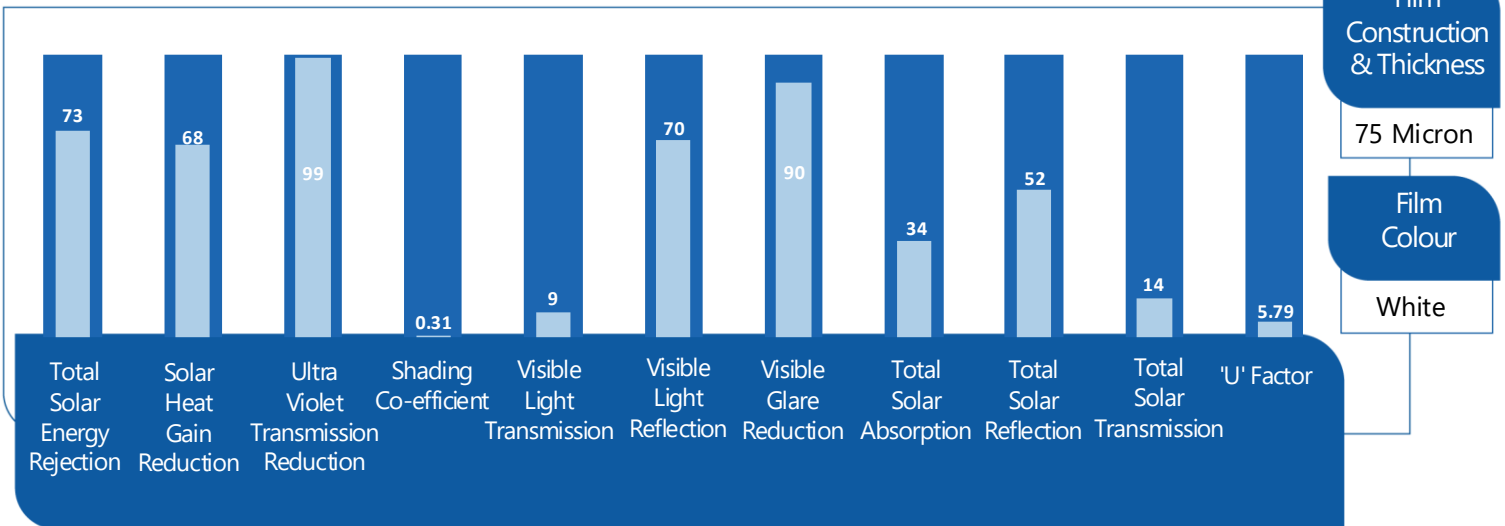

WHITE OUT WINDOW FILM

White Out Window Film

Total White Out Privacy Window Film is a double ply 75 Micron thick polyester Window Film. Ideally suited to blocking out totally, for example, lowered ceilings and newly constructed partitioning. 10 year warranty.

Benefits

Eliminates Visible Glare

Decreases UV Transmission

Provides Total Visual Privacy

Prolongs Furnishings Lifespan

Performance Data

Film to glass compatibility guidelines

Glass Type	Clear S/G	Clear D/G	Tinted S/G	Tinted D/G
Float /Annealed	✓	✓	✗	✗
Toughened	✓	✓	✓	✓
Laminated	✓	✗	✗	✗
Georgian Wired	✗	✗	✗	✗