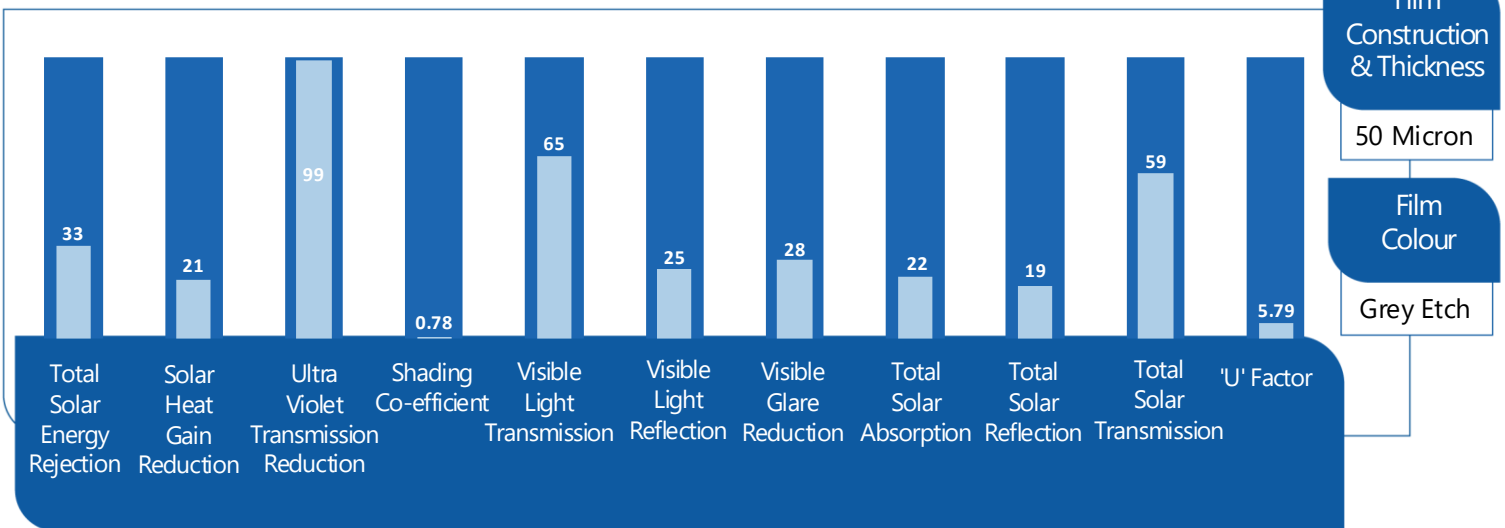

GREY OPAQUE WINDOW FILM

Grey Opaque Window Film

Total Privacy Grey Etch Window Film. Ideally suited to blocking out, and for example, lowered ceilings and newly constructed partitioning, maintaining external building aesthetics. 10 year warranty.

Benefits

Reduces Visible Glare

Decreases UV Transmission

Provides Total Visual Privacy

Prolongs Furnishings Lifespan

Performance Data

Film to glass compatibility guidelines

Glass Type	Clear S/G	Clear D/G	Tinted S/G	Tinted D/G
Float /Annealed	✓	✓	✗	✗
Toughened	✓	✓	✓	✓
Laminated	✓	✗	✗	✗
Georgian Wired	✗	✗	✗	✗