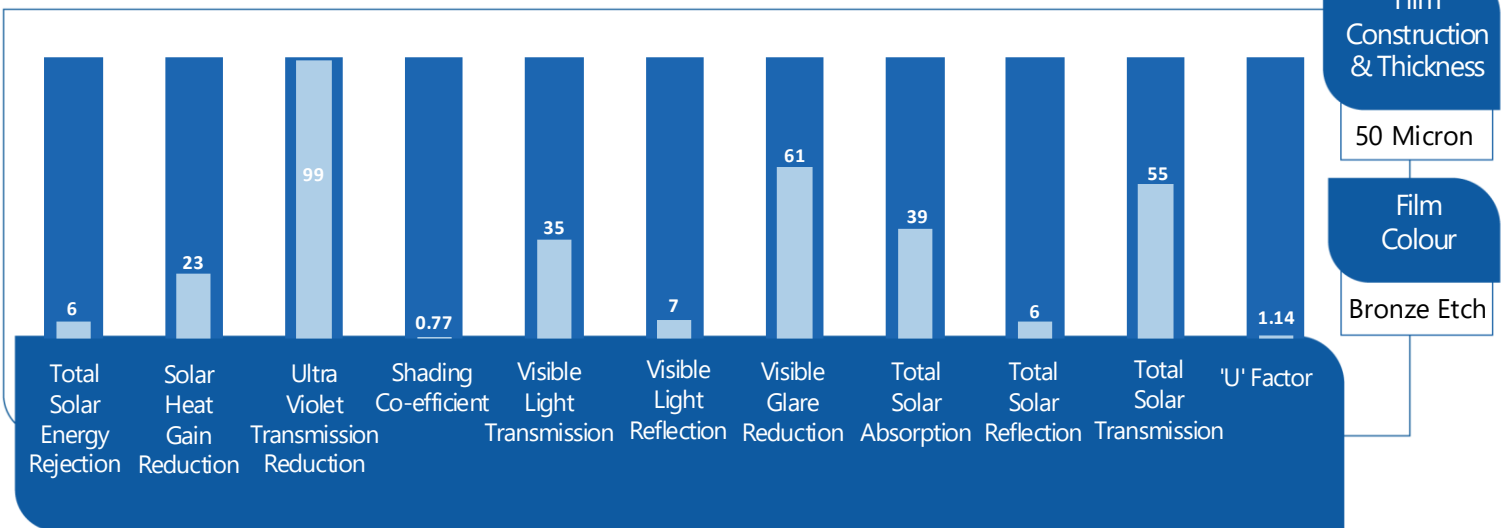

BRONZE OPAQUE WINDOW FILM

Bronze Opaque Window Film

Total Privacy Bronze Etch Window Film. Ideally suited to blocking out, and for example, lowered ceilings and newly constructed partitioning, maintaining external building aesthetics. 10 year warranty.

Benefits

Reduces Visible Glare

Decreases UV Transmission

Provides Total Visual Privacy

Prolongs Furnishings Lifespan

Performance Data

Film to glass compatibility guidelines

Glass Type	Clear S/G	Clear D/G	Tinted S/G	Tinted D/G
Float /Annealed	✓	Subject to confirmation		
Toughened	✓	✓	✓	✓
Laminated	✓	✗	✗	✗
Georgian Wired	✗	✗	✗	✗