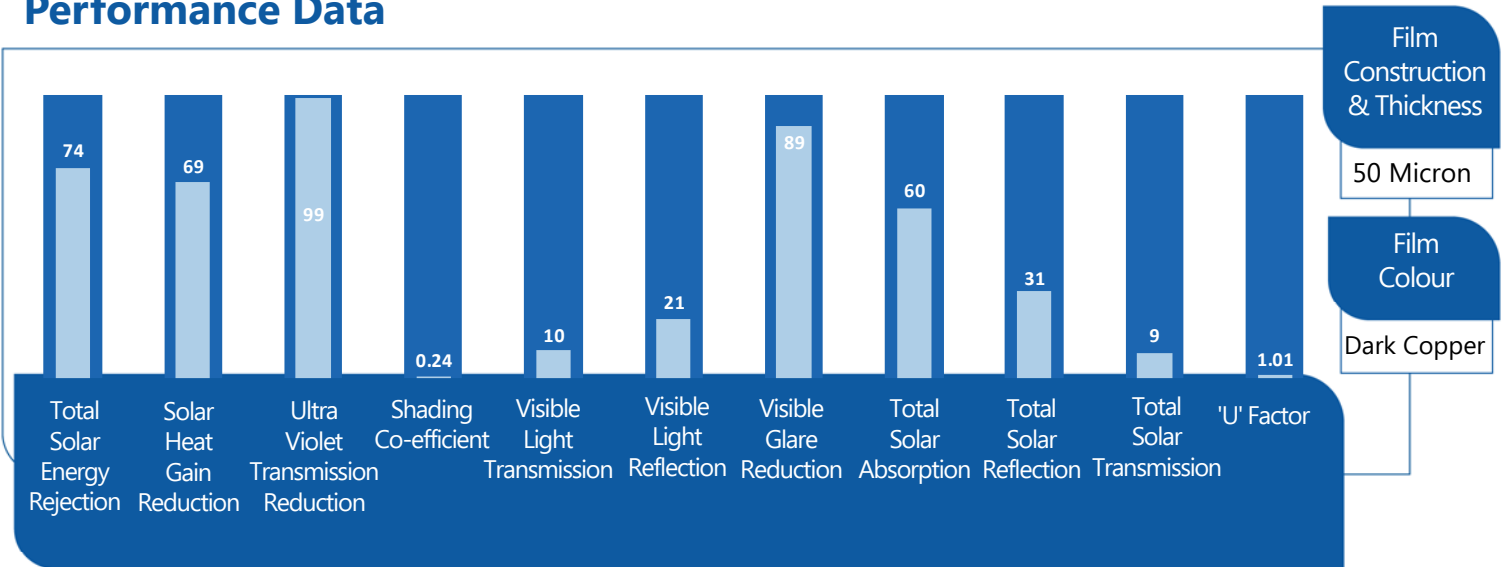

### Copper 10 Window Film

Copper/Bronze Semi Reflective Solar Control Window Film. An attractive bronze hue, heat and glare Solar Control Window Film providing good performance levels and improvement in conditions for occupants. 10 year warranty.

### Performance Data