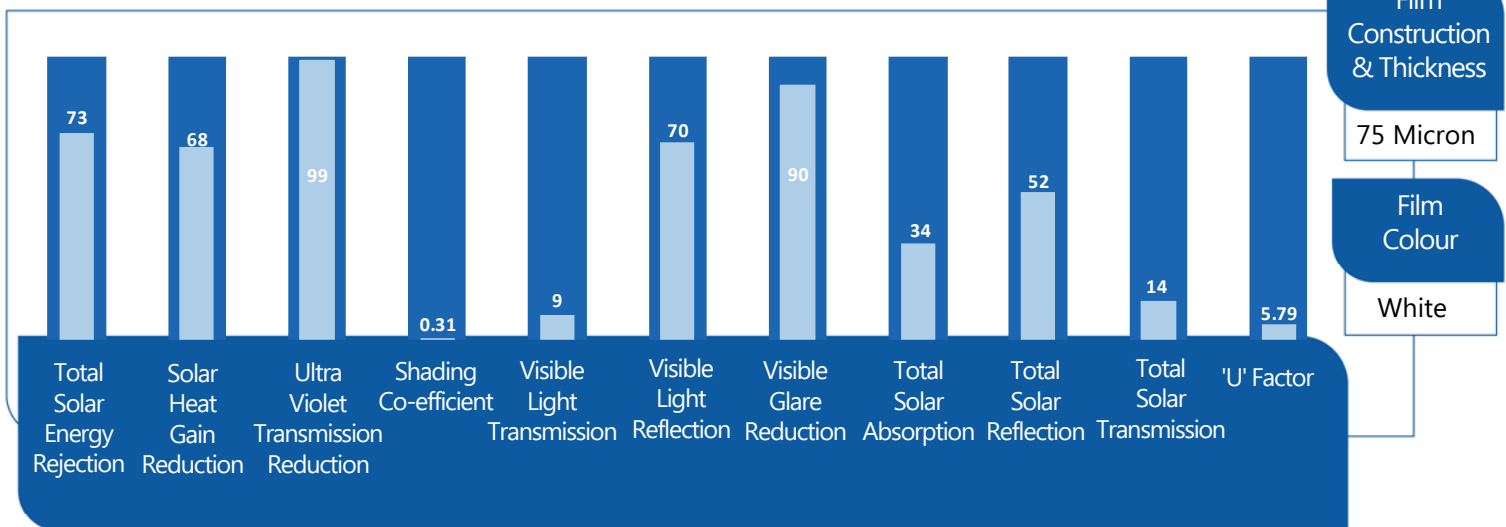

WHITE OUT WINDOW FILM

White Out Window Film

Total White Out Privacy Window Film is a double ply 75 Micron thick polyester Window Film. Ideally suited to blocking out totally, for example, lowered ceilings and newly constructed partitioning. 10 year warranty.

Benefits

Eliminates
Visible
Glare

Decreases
UV
Transmission

Provides
Total Visual
Privacy

Prolongs
Furnishings
Lifespan

Performance Data

Film to glass compatibility guidelines

Glass Type	Clear S/G	Clear D/G	Tinted S/G	Tinted D/G
Float /Annealed	✓	✓	✗	✗
Toughened	✓	✓	✓	✓
Laminated	✓	✗	✗	✗
Georgian Wired	✗	✗	✗	✗