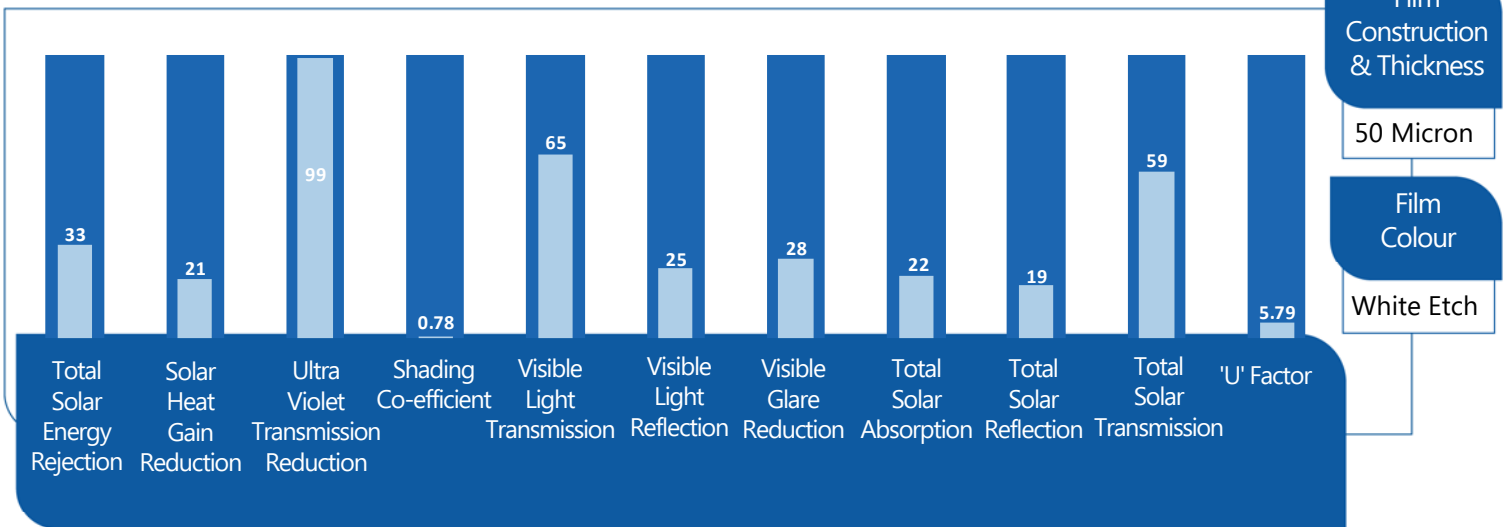

WHITE ETCH FROSTED WINDOW FILM

White Etch Frosted Window Film

Total Privacy Window Film. Extremely attractive white etched privacy solution that converts existing glass into modesty glass with a traditional etched look only minimally reducing light transmission levels. 10 year warranty.

Benefits

Reduces
Visible
Glare

Decreases
UV
Transmission

Provides
Total Visual
Privacy

Prolongs
Furnishings
Lifespan

Performance Data

Film to glass compatibility guidelines

Glass Type	Clear S/G	Clear D/G	Tinted S/G	Tinted D/G
Float /Annealed	✓	✓	✗	✗
Toughened	✓	✓	✓	✓
Laminated	✓	✗	✗	✗
Georgian Wired	✗	✗	✗	✗