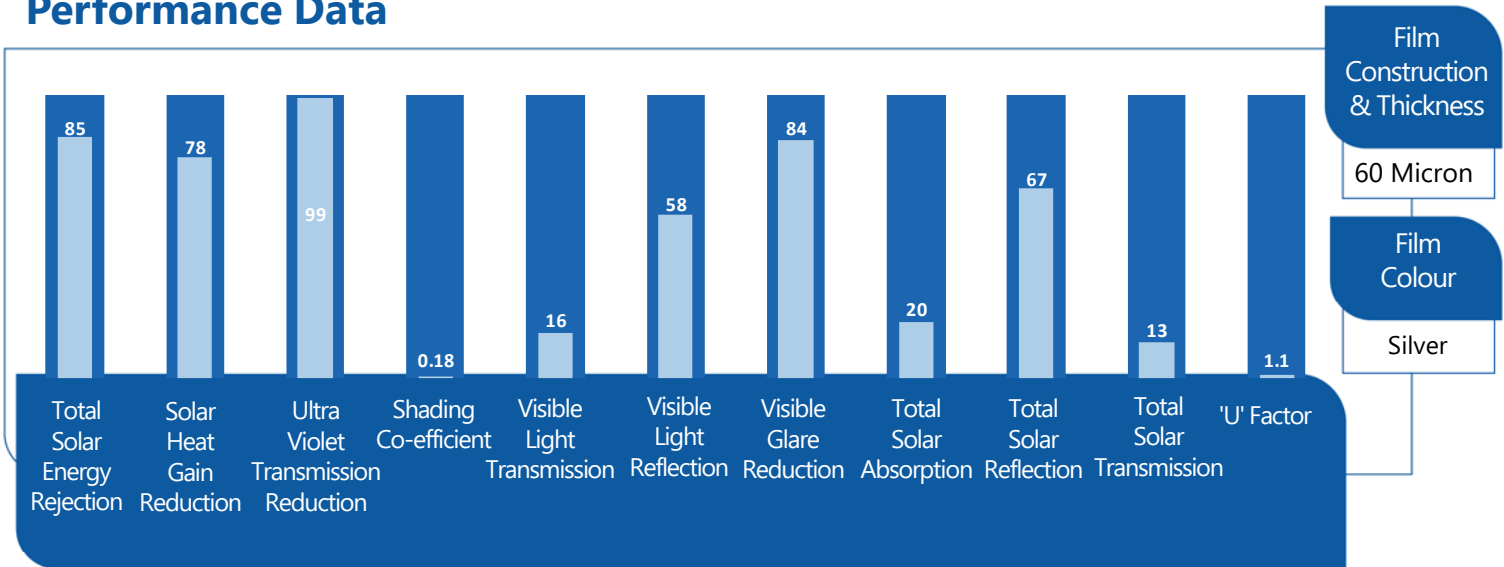

SILVER COOLKOTE WINDOW FILM

Silver Coolkote Window Film

External Coolkote is one of two Solar Control Window Films suitable for application to polycarbonate or GRP - both of which are used extensively for conservatory roofs. This is suitable for both internal & external installation. 3 year warranty or 5 year warranty when edge sealed.

Benefits

Reduces Visible Glare

Reduces Heat Increase

Reduces Air Conditioning Costs

Improves Environment

Limits Fading of Furnishings

Performance Data

Film to glass compatibility guidelines