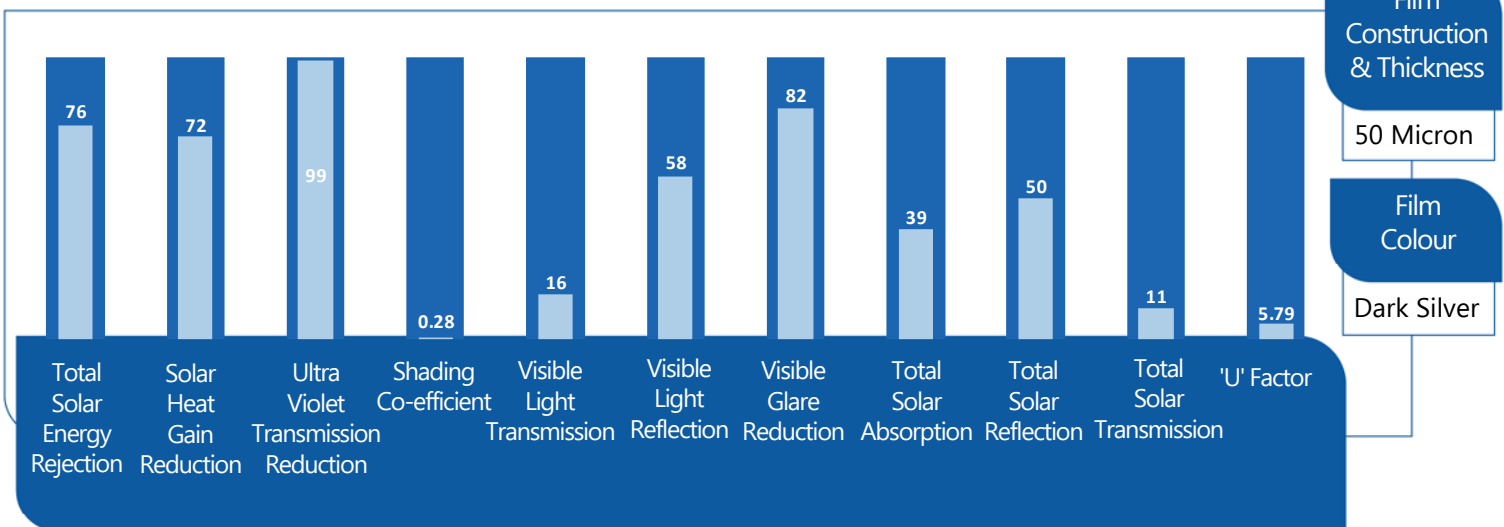

SILVER 20 WINDOW FILM

Silver 20 Window Film

Silver Reflective Solar Control Window Film. Heat and Glare Control Window Film providing maximum performance levels where severe discomfort is experienced. Also a Daylight Hours One Way Privacy Window Film. 10 year warranty.

Benefits

Reduces Glare

Reduces Heat Increase

Reduces Air Conditioning Costs

Improves Working Environment

Provides Daylight Hours One Way Vision

Limits Fading of Furnishings

Performance Data