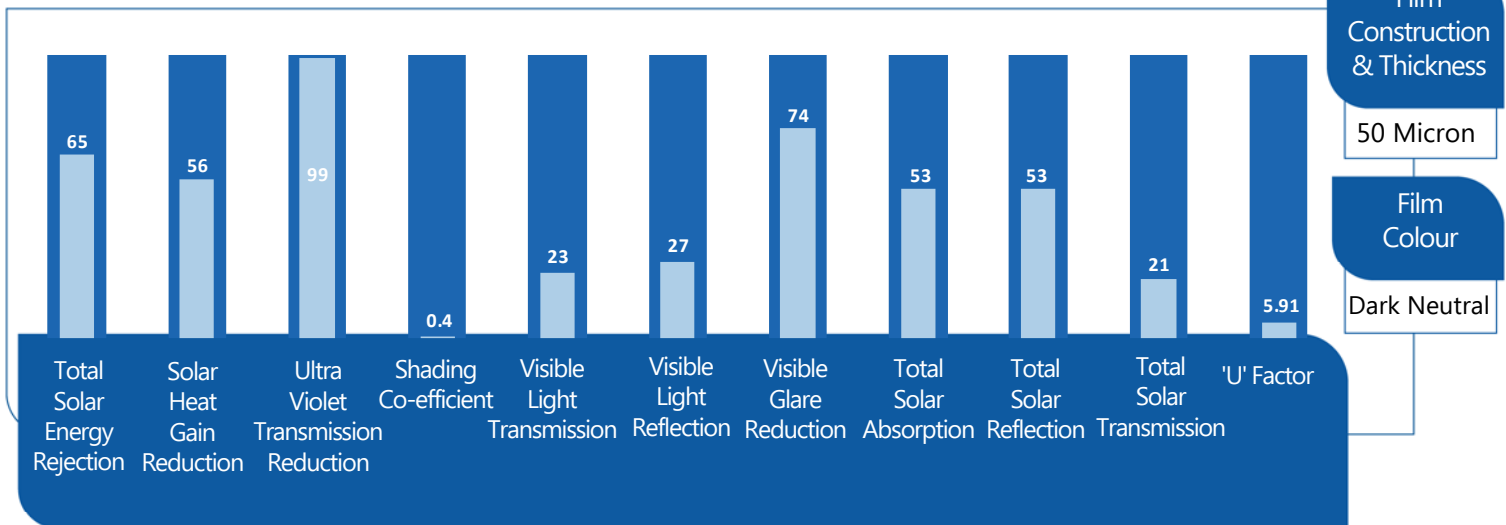

NEUTRAL 20 WINDOW FILM

Neutral 20 Window Film

High Performance, Low Sheen, Glare Reduction Film. A high performance, very dark Neutral Window Film which gives excellent glare reduction performance whilst maintaining excellent levels of vision. 10 year warranty.

Benefits

Reduces
Glare

Reduces
Heat

Reduces Air
Conditioning
Costs

Improves
Working
Environment

Provides Daylight
Hours One Way
Vision

Limits Fading of
Furnishings

Performance Data