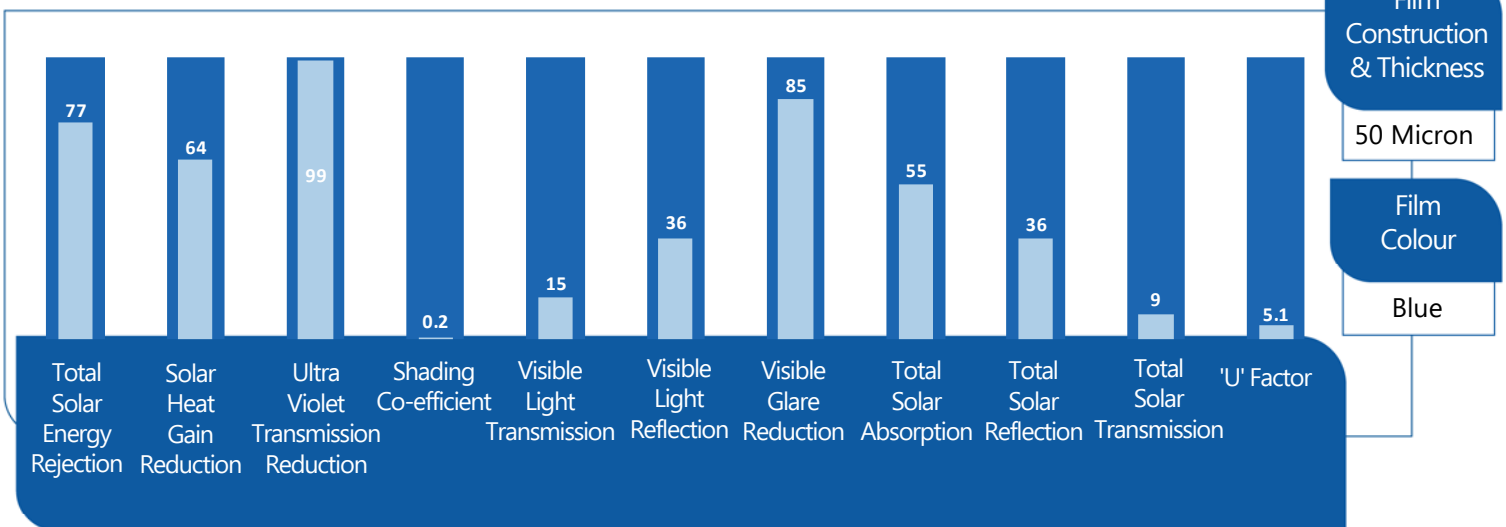

MIRROR GREEN 20 WINDOW FILM

Mirror Green 20 Window Film

Blue Reflective Solar Control Window Film. Heat and Glare Control Window Film providing maximum performance levels where severe discomfort is experienced. Also a Daylight Hours One Way Privacy Window Film. 10 year warranty.

Benefits

Reduces Glare

Reduces Heat Increase

Reduces Air Conditioning Costs

Improves Working Environment

Provides Daylight Hours One Way Vision

Limits Fading of Furnishings

Performance Data