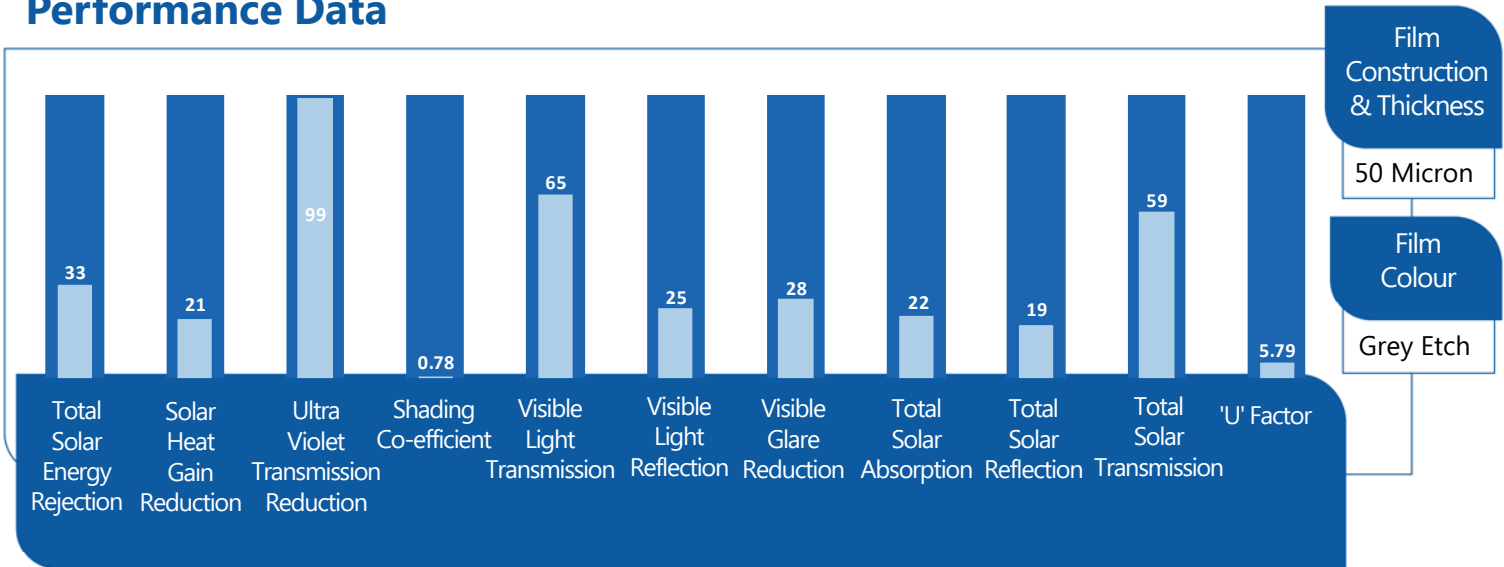

GREY OPAQUE WINDOW FILM

Grey Opaque Window Film

Total Privacy Grey Etch Window Film. Ideally suited to blocking out, and for example, lowered ceilings and newly constructed partitioning, maintaining external building aesthetics. 10 year warranty.

Benefits

- Reduces Visible Glare
- Decreases UV Transmission
- Provides Total Visual Privacy
- Prolongs Furnishings Lifespan

Performance Data

Film to glass compatibility guidelines

Glass Type	Clear S/G	Clear D/G	Tinted S/G	Tinted D/G
Float /Annealed	✓	✓	✗	✗
Toughened	✓	✓	✓	✓
Laminated	✓	✗	✗	✗
Georgian Wired	✗	✗	✗	✗