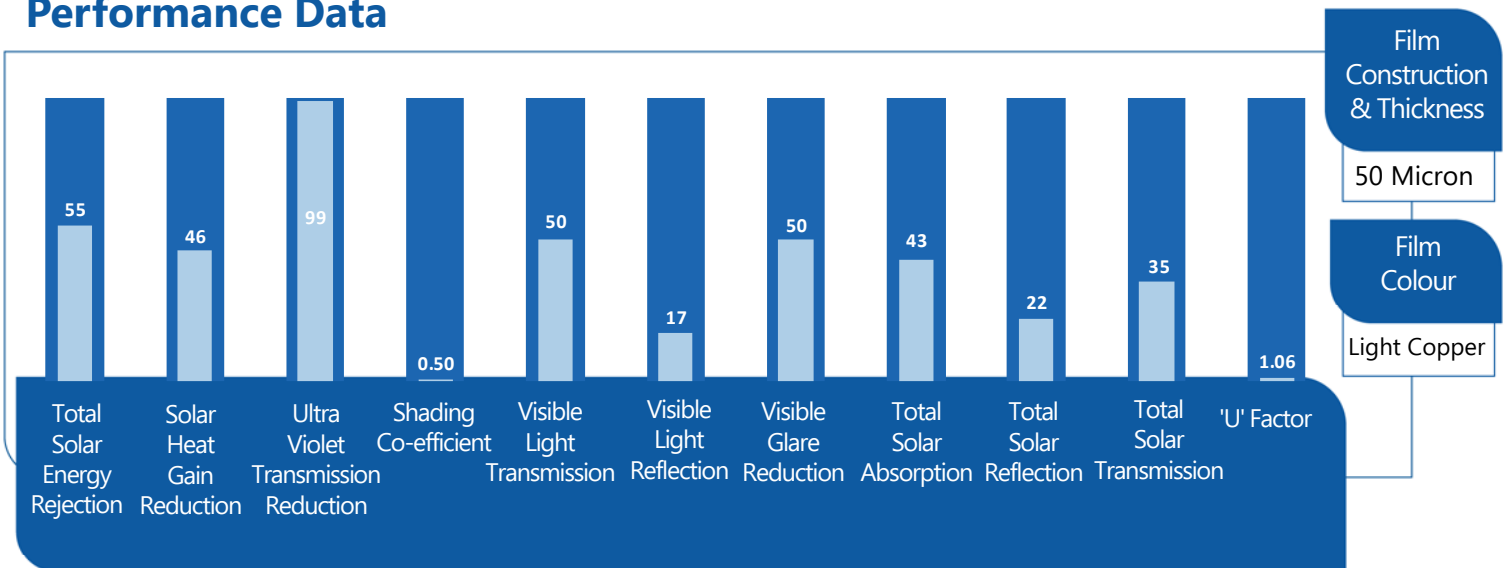

COPPER 50 WINDOW FILM

Copper 50 Window Film

Copper/Bronze Semi Reflective Solar Control Window Film. An attractive bronze hue, heat and glare Solar Control Window Film providing good performance levels and improvement in conditions for occupants. 10 year warranty.

Benefits

- Reduces Glare
- Reduces Heat Increase
- Reduces Air Conditioning Costs
- Improves Working Environment
- Maintain Vision into Premises
- Limits Fading of Furnishings

Performance Data

Film to glass compatibility guidelines

Glass Type	Clear S/G	Clear D/G	Tinted S/G	Tinted D/G
Float /Annealed	✓	✓	✓	✓
Toughened	✓	✓	✓	✓
Laminated	✗	✗	✗	✗
Georgian Wired	✗	✗	✗	✗