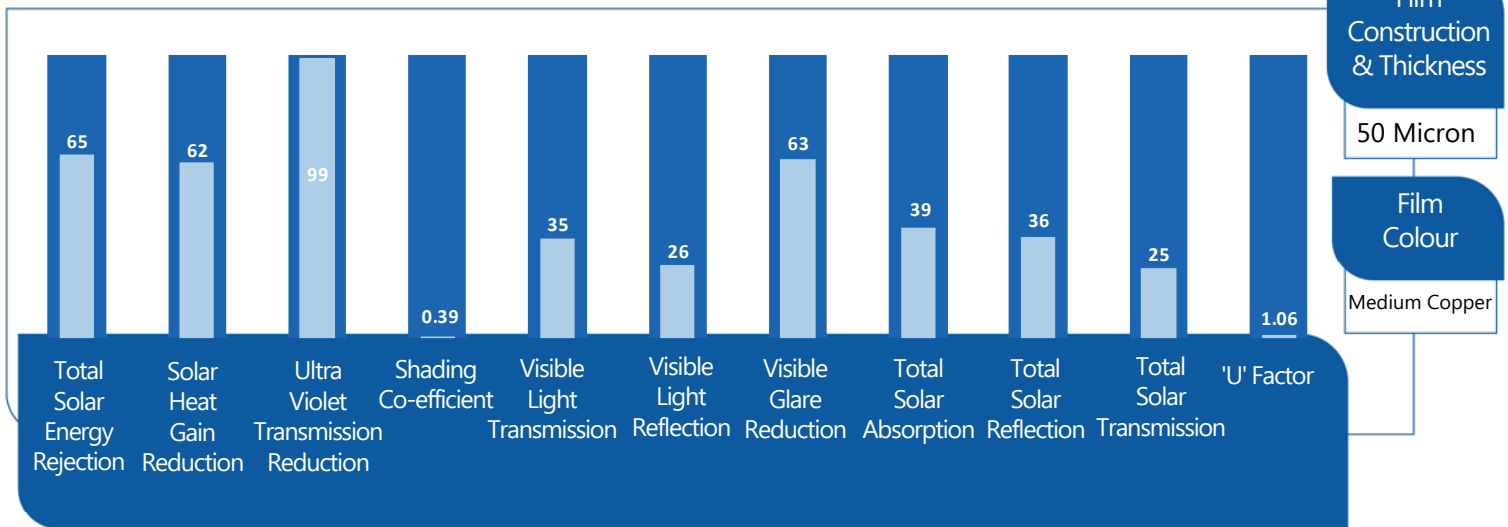

COPPER 35 WINDOW FILM

Copper 35 Window Film

Copper/Bronze Semi Reflective Solar Control Window Film. An attractive bronze hue, heat and glare Solar Control Window Film providing good performance levels and improvement in conditions for occupants. 10 year warranty.

Benefits

- Reduces Glare
- Reduces Heat Increase
- Reduces Air Conditioning Costs
- Improves Working Environment
- Maintain Vision into Premises
- Limits Fading of Furnishings

Performance Data

Film to glass compatibility guidelines

Glass Type	Clear S/G	Clear D/G	Tinted S/G	Tinted D/G
Float /Annealed	✓	✓	✓	✓
Toughened	✓	✓	✓	✓
Laminated	✗	✗	✗	✗
Georgian Wired	✗	✗	✗	✗