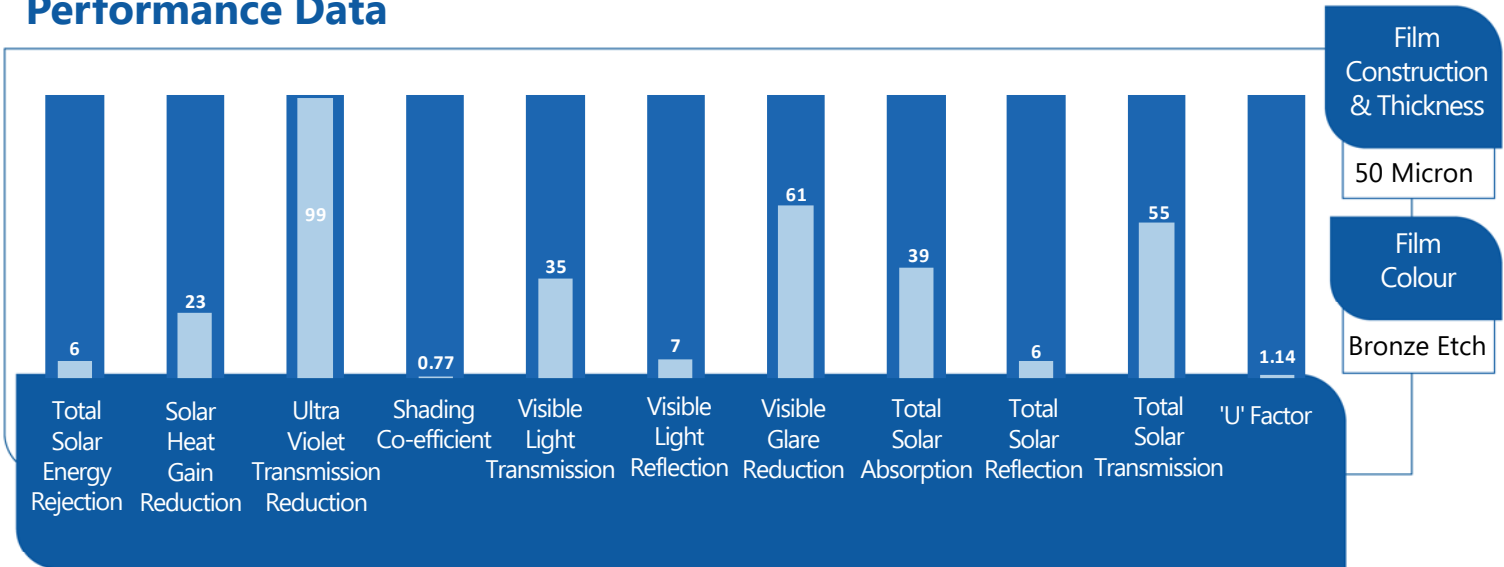

BRONZE OPAQUE WINDOW FILM

Bronze Opaque Window Film

Total Privacy Bronze Etch Window Film. Ideally suited to blocking out, and for example, lowered ceilings and newly constructed partitioning, maintaining external building aesthetics. 10 year warranty.

Benefits

- Reduces Visible Glare
- Decreases UV Transmission
- Provides Total Visual Privacy
- Prolongs Furnishings Lifespan

Performance Data

Film to glass compatibility guidelines

Glass Type	Clear S/G	Clear D/G	Tinted S/G	Tinted D/G
Float /Annealed	✓	Subject to confirmation		
Toughened	✓	✓	✓	✓
Laminated	✓	✗	✗	✗
Georgian Wired	✗	✗	✗	✗