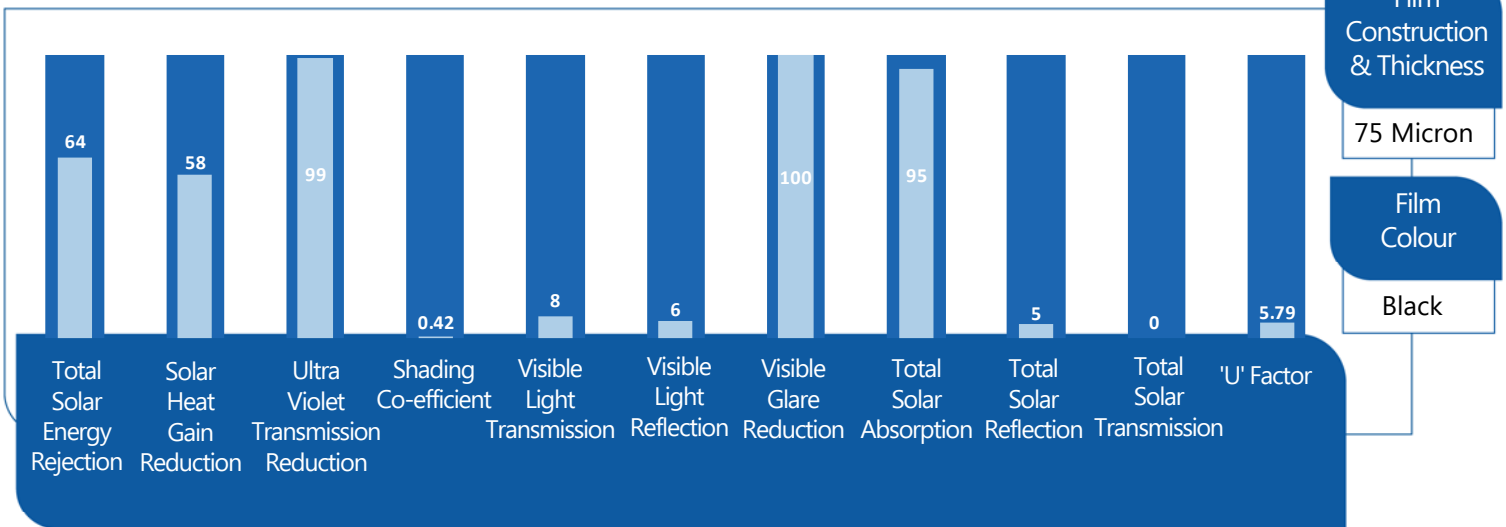

BLACK OUT WINDOW FILM

Black Out Window Film

Total Black Out Privacy Window Film is a double ply 75 Micron thick polyester Window Film. Ideally suited to blocking out totally, for example, lowered ceilings and newly constructed partitioning. 10 year warranty.

Benefits

Eliminates
Visible
Glare

Decreases
UV
Transmission

Provides
Total Visual
Privacy

Prolongs
Furnishings
Lifespan

Performance Data

Film to glass compatibility guidelines

Glass Type	Clear S/G	Clear D/G	Tinted S/G	Tinted D/G
Float /Annealed	✓	✓	✗	✗
Toughened	✓	✓	✓	✓
Laminated	✓	✗	✗	✗
Georgian Wired	✗	✗	✗	✗