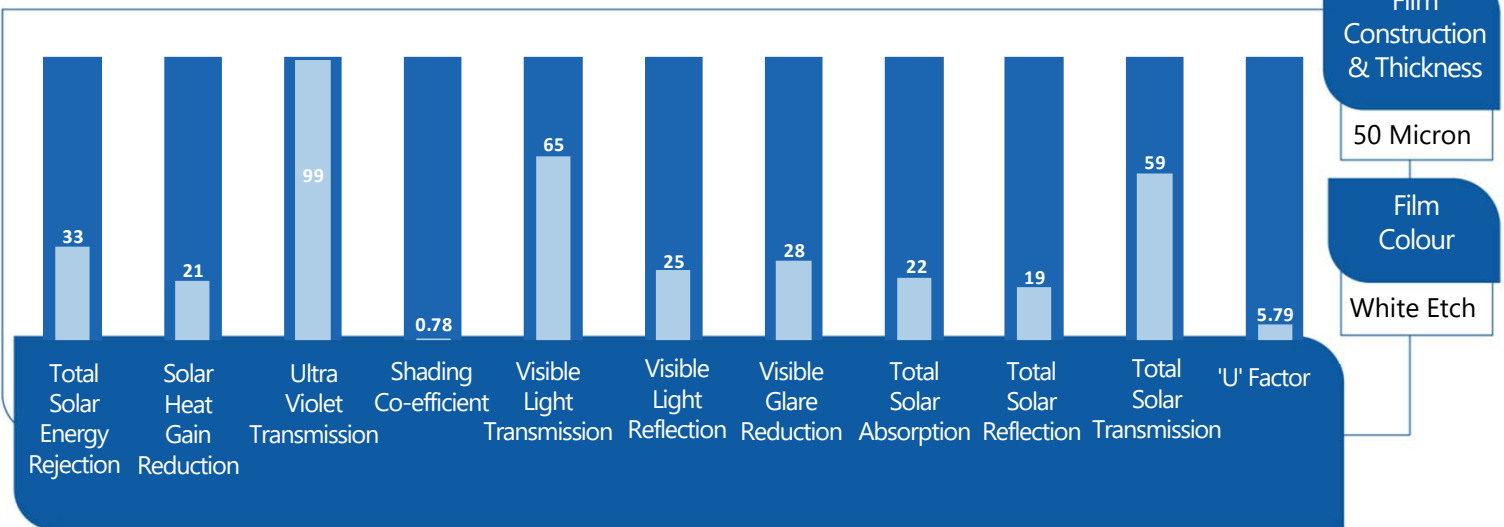

### White Etch Frosted Window Film

Total Privacy Window Film. Extremely attractive white etched privacy solution that converts existing glass into modesty glass with a traditional etched look only minimally reducing light transmission levels.

### Performance Data