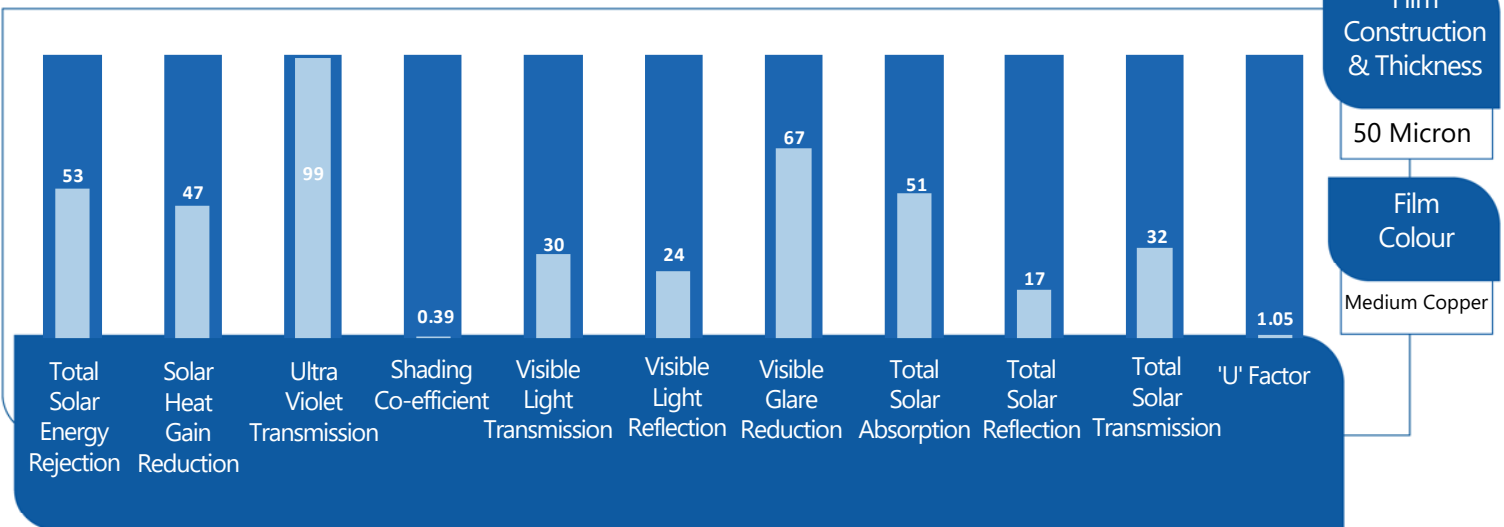

SUREGUARD COPPER 30 WINDOW FILM

Copper 30 Window Film

Copper/Bronze Semi Reflective Solar Control Window Film. An attractive bronze hue, heat and glare Solar Control Window Film providing good performance levels and improvement in conditions for occupants.

Benefits

Reduces Glare

Reduces Heat Increase

Reduces Air Conditioning Costs

Improves Working Environment

Maintain Vision into Premises

Limits Fading of Furnishings

Performance Data