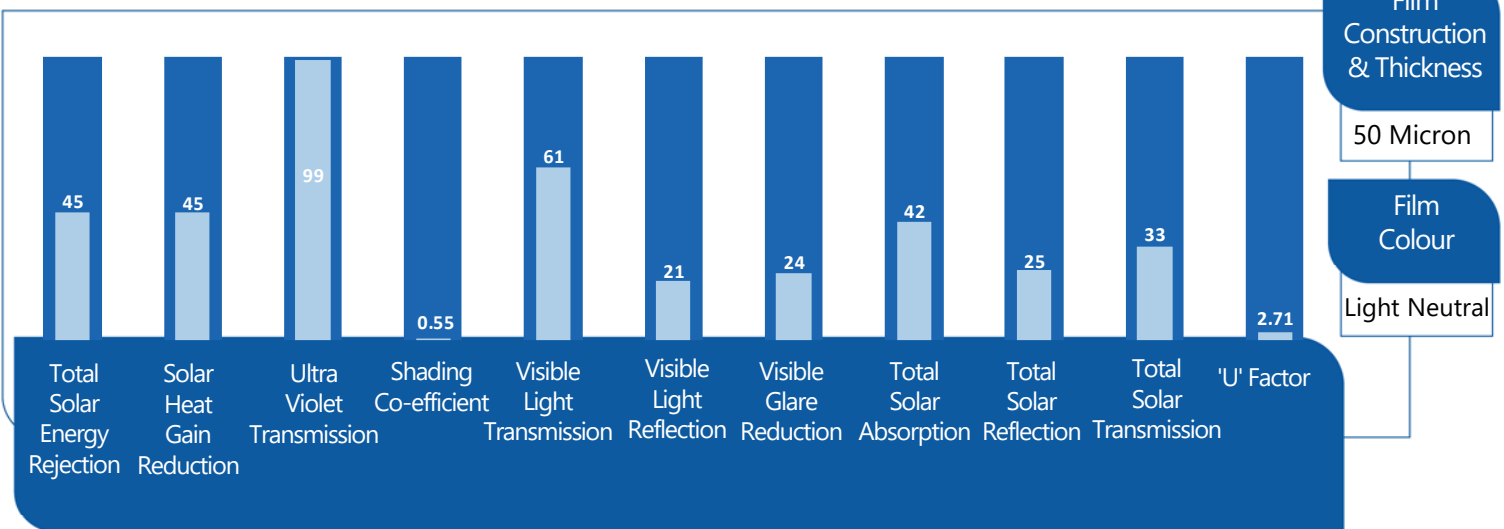

SUREGUARD E-LITE 70 WINDOW FILM

e-Lite 70 Window Film

Neutral in colour Solar Control Window Film. High visible light transmission and good solar energy rejection.

Benefits

Reduces
Glare

Blocks Out
Over 99% of
UV

Protects
Valuable
Artefacts

Prolongs
Furnishings
Lifespan

Neutral in Colour

Improves
Environment

Performance Data

Film to glass compatibility guidelines

Glass Type	Clear S/G	Clear D/G	Tinted S/G	Tinted D/G
Float /Annealed	✓	✓	✓	✓
Toughened	✓	✓	✓	✓
Laminated	✓	✓	✓	✓
Georgian Wired	✓	✓	✓	✓