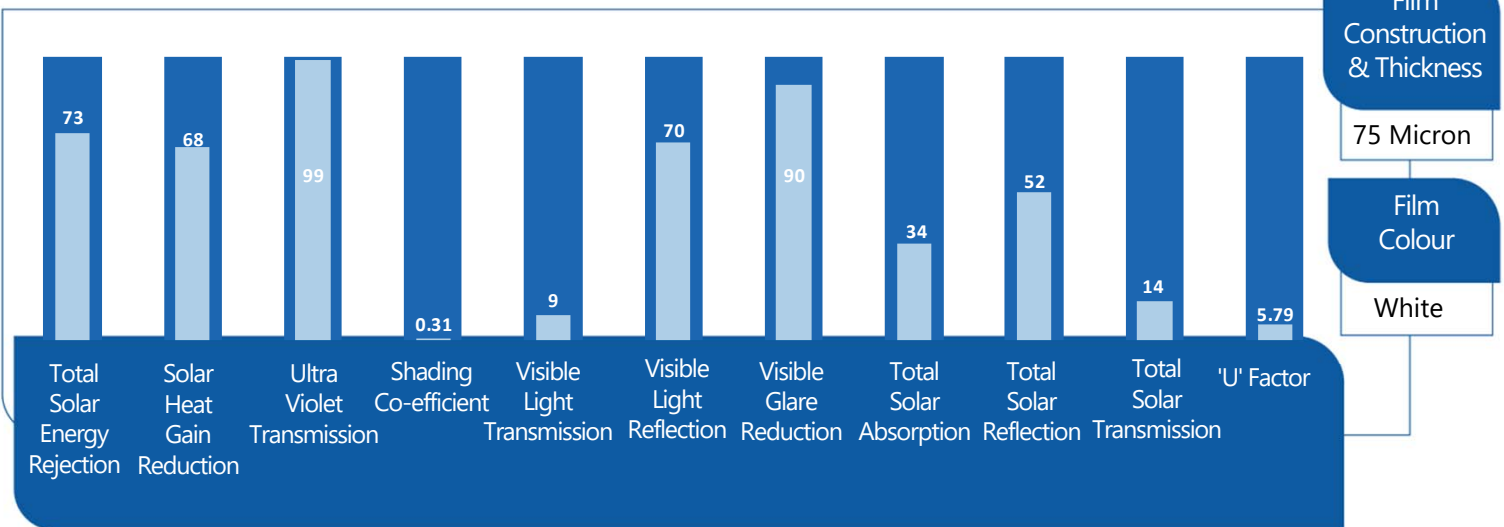

SUREGUARD WHITE OUT WINDOW FILM

White Out Window Film

Total White Out Privacy Window Film is a double ply 75 Micron thick polyester Window Film. Ideally suited to blocking out totally, for example, lowered ceilings and newly constructed partitioning.

Benefits

Eliminates
Visible
Glare

Decreases
UV
Transmission

Provides
Total Visual
Privacy

Prolongs
Furnishings
Lifespan

Performance Data

Film to glass compatibility guidelines

Glass Type	Clear S/G	Clear D/G	Tinted S/G	Tinted D/G
Float /Annealed	✓	✓	✗	✗
Toughened	✓	✓	✓	✓
Laminated	✓	✗	✗	✗
Georgian Wired	✗	✗	✗	✗