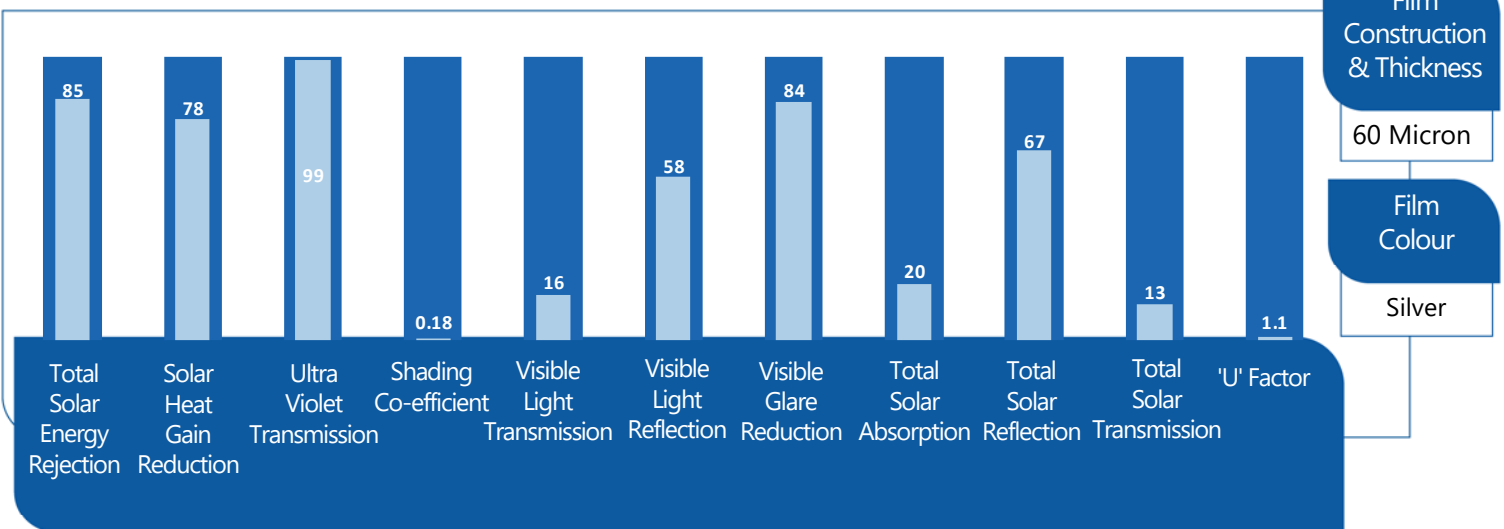

SILVER COOLKOTE WINDOW FILM

Silver Coolkote Window Film

External Coolkote is one of two Solar Control Window Films suitable for application to polycarbonate or GRP - both of which are used extensively for conservatory roofs. This is suitable for both internal & external installation.

Benefits

Reduces Visible Glare

Reduces Heat Increase

Reduces Air Conditioning Costs

Improves Environment

Limits Fading of Furnishings

Performance Data

Film to glass compatibility guidelines