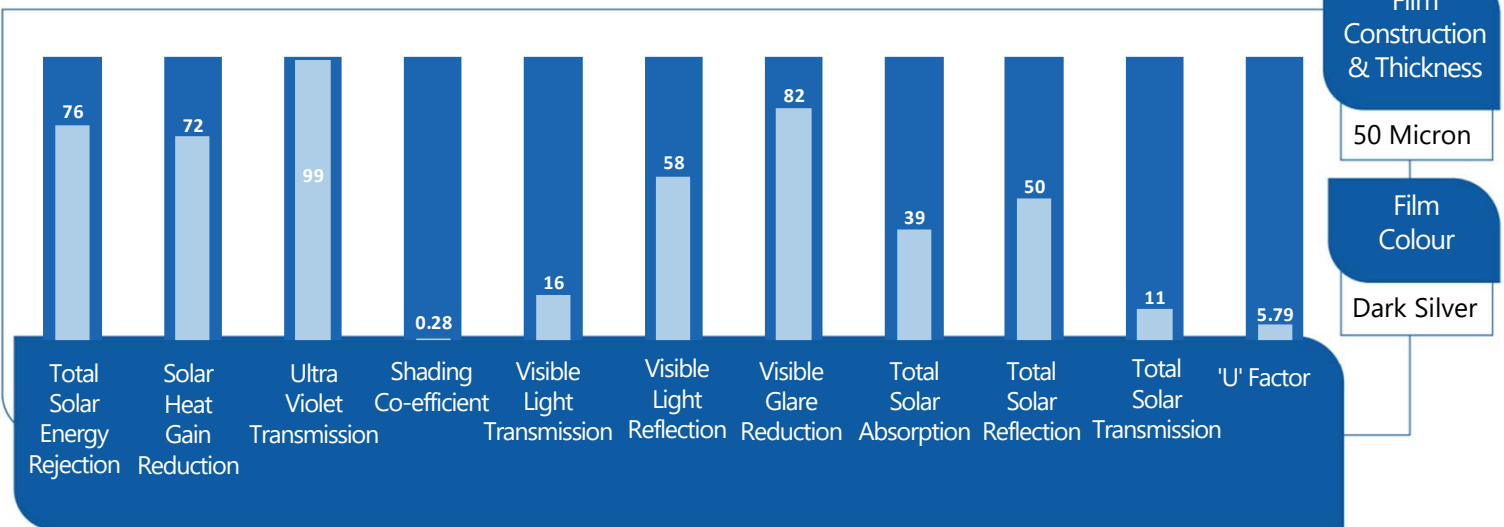

SUREGUARD SILVER 20 WINDOW FILM

Silver 20 Window Film

Silver Reflective Solar Control Window Film. Heat and Glare Control Window Film providing maximum performance levels where severe discomfort is experienced. Also a Daylight Hours One Way Privacy Window Film.

Benefits

Reduces
Glare

Reduces
Heat
Increase

Reduces Air
Conditioning
Costs

Improves
Working
Environment

Provides Daylight
Hours One Way
Vision

Limits Fading of
Furnishings

Performance Data