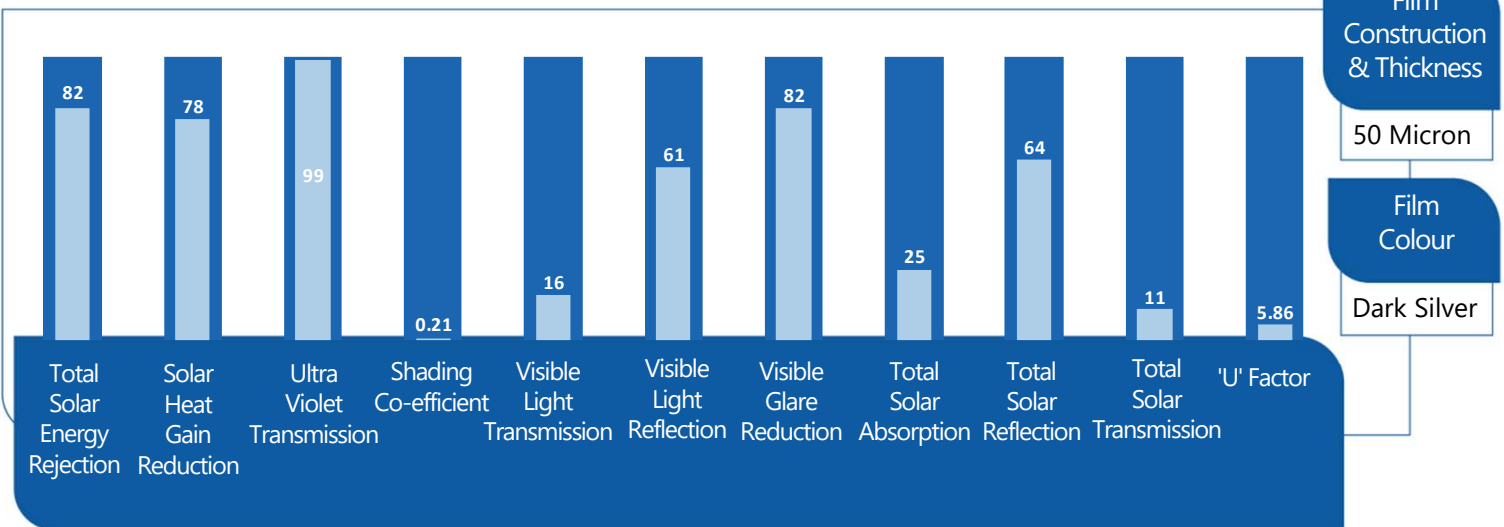

SUREGUARD SILVER 20 EXTERNAL WINDOW FILM

Silver 20 External Window Film

External Silver Reflective Solar Control Window Film with a protective hard coat, durable, scratch resistant. Heat and Glare Control Film providing maximum performance levels where severe discomfort is experienced. Also a Daylight Hours One Way Privacy Window Film.

Benefits

Reduces Glare

Reduces Heat Increase

Reduces Air Conditioning Costs

Improves Working Environment

Provides Daylight Hours One Way Vision

Limits Fading of Furnishings

Performance Data