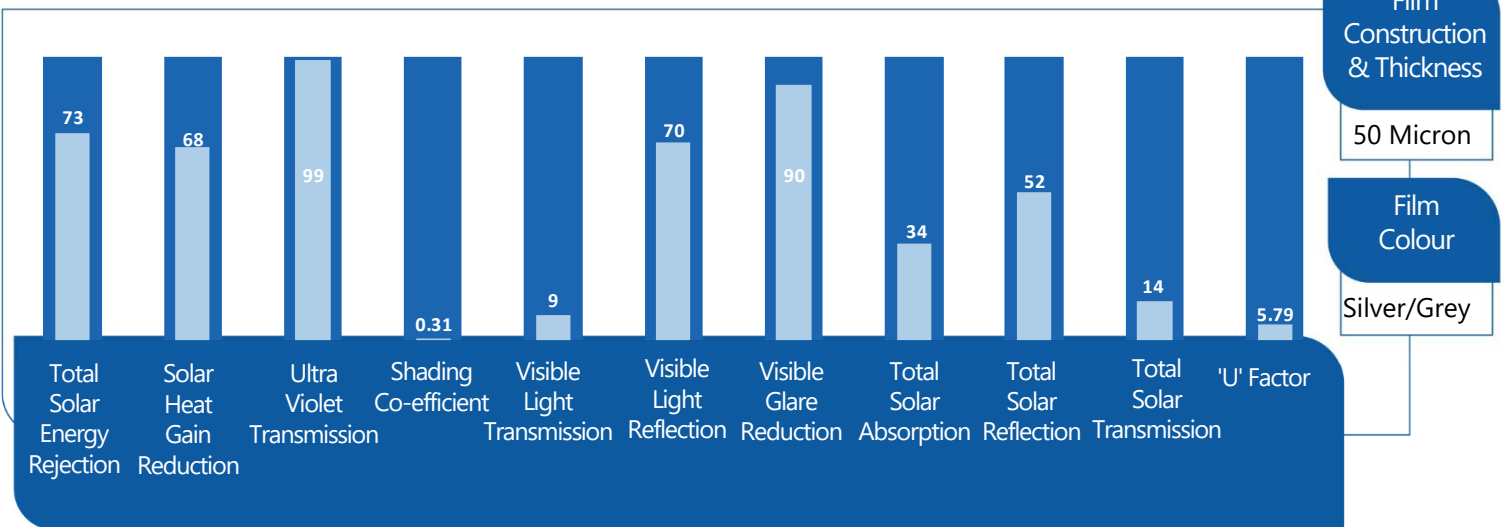

SUREGUARD REFLECTIVE OPAQUE WINDOW FILM

Reflective Opaque Window Film

Total Privacy Window Film. Reflective Silver external, Grey Etch internal. This is a double sided privacy Window Film. Ideally suited to blocking out totally, and for example, to maintain building aesthetic where reflective silver are used.

Benefits

Reduces Visible Glare

Decreases UV Transmission

Provides Total Visual Privacy

Prolongs Furnishings Lifespan

Performance Data

Film to glass compatibility guidelines

Glass Type	Clear S/G	Clear D/G	Tinted S/G	Tinted D/G
Float /Annealed	✓	Subject to confirmation		
Toughened	✓	✓	✓	✓
Laminated	✓	✗	✗	✗
Georgian Wired	✗	✗	✗	✗