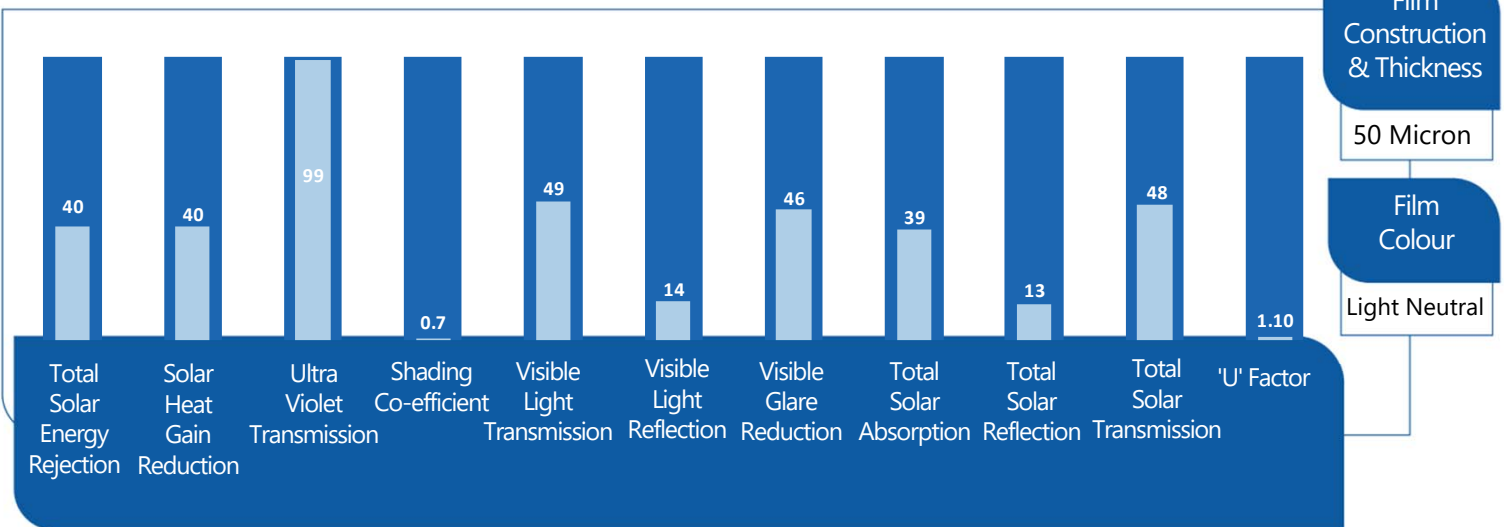

SUREGUARD NEUTRAL 50 WINDOW FILM

Neutral 50 Window Film

A high performance, light neutral Window Film which gives excellent glare reduction performance whilst maintaining excellent levels of vision.

Benefits

Reduces Glare

Reduces Heat Increase

Reduces Air Conditioning Costs

Improves Working Environment

Maintain Vision into Premises

Limits Fading of Furnishings

Performance Data

Film to glass compatibility guidelines