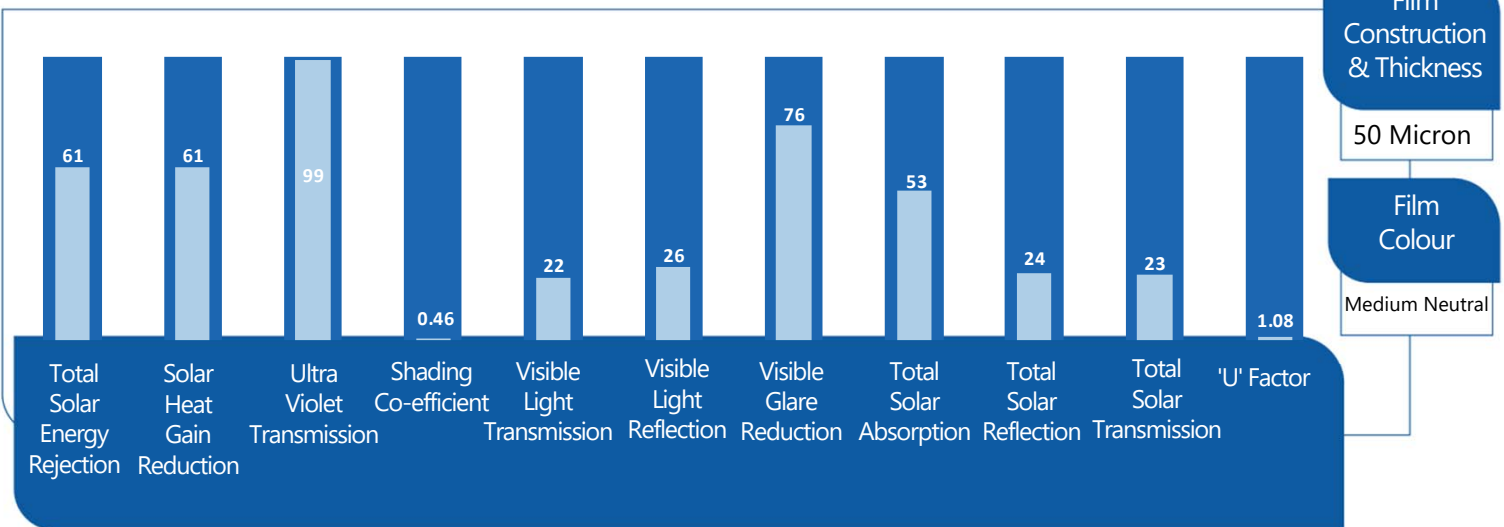

### Neutral 35 Window Film

A high performance, medium neutral Window Film which gives excellent glare reduction performance whilst maintaining excellent levels of vision.

### Performance Data