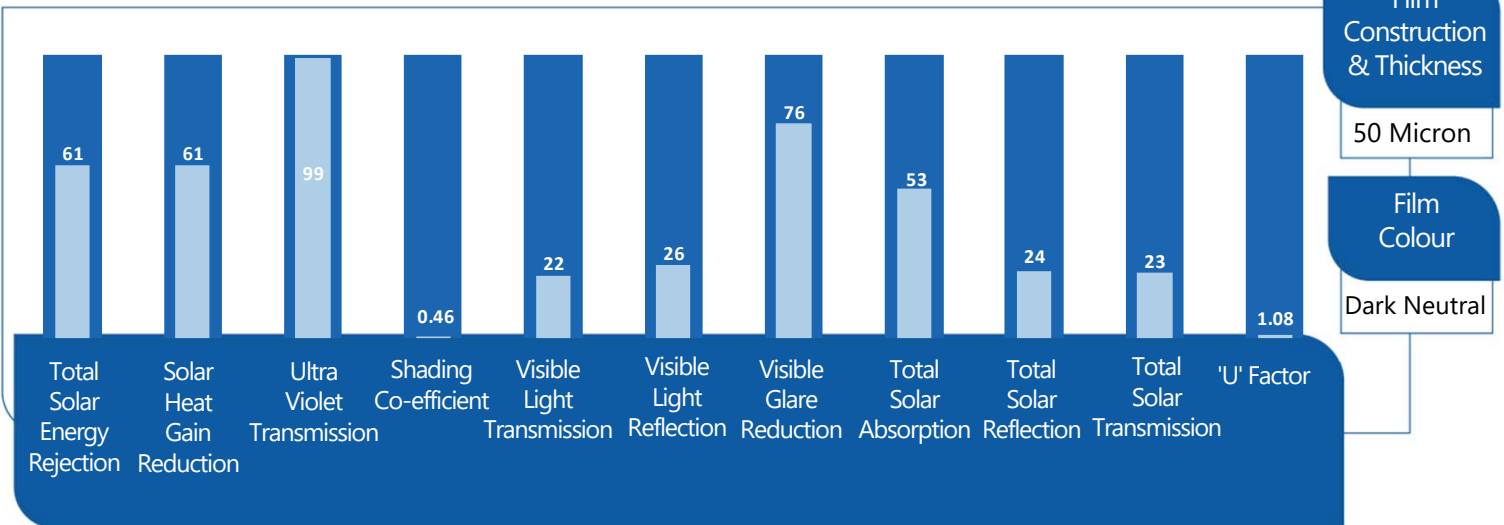

SUREGUARD NEUTRAL 20 WINDOW FILM

Neutral 20 Window Film

High Performance, Low Sheen, Glare Reduction Film. A high performance, very dark Neutral Window Film which gives excellent glare reduction performance whilst maintaining excellent levels of vision.

Benefits

Reduces Glare

Reduces Heat

Reduces Air Conditioning Costs

Improves Working Environment

Provides Daylight Hours One Way Vision

Limits Fading of Furnishings

Performance Data