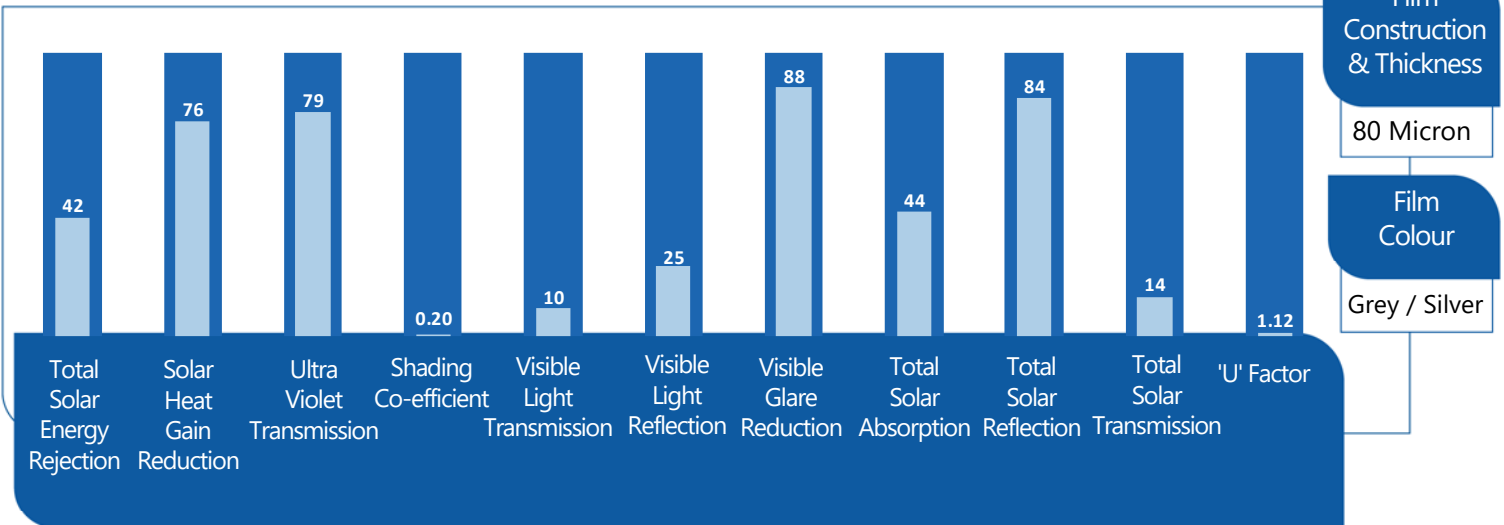

GREY / SILVER COOLKOTE WINDOW FILM

Grey / Silver Coolkote Window Film

Coolkote is one of two Solar Control Window Films suitable for application to polycarbonate or GRP - both of which are used extensively for conservatory roofs. This is suitable for both internal & external installation.

Benefits

Reduces Visible Glare

Reduces Heat Increase

Reduces Air Conditioning Costs

Improves Environment

Limits Fading of Furnishings

Performance Data

Film to glass compatibility guidelines