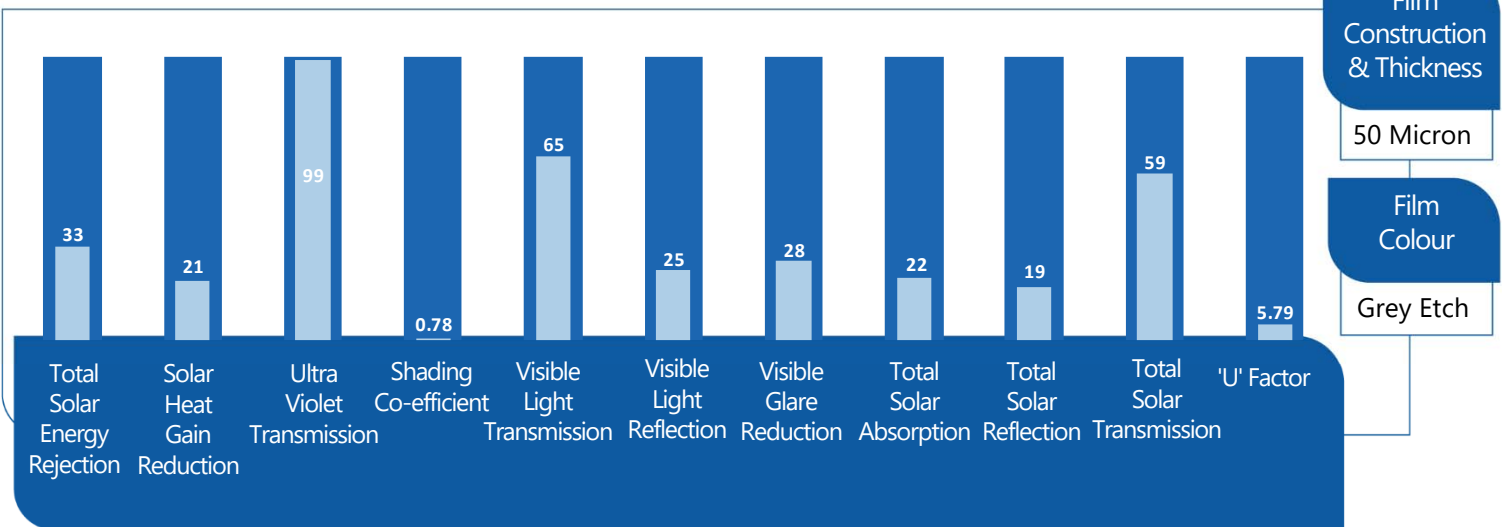

SUREGUARD GREY OPAQUE WINDOW FILM

Grey Opaque Window Film

Total Privacy Grey Etch Window Film. Ideally suited to blocking out, and for example, lowered ceilings and newly constructed partitioning, maintaining external building aesthetics.

Benefits

Reduces Visible Glare

Decreases UV Transmission

Provides Total Visual Privacy

Prolongs Furnishings Lifespan

Performance Data

Film to glass compatibility guidelines

Glass Type	Clear S/G	Clear D/G	Tinted S/G	Tinted D/G
Float /Annealed	✓	✓	✗	✗
Toughened	✓	✓	✓	✓
Laminated	✓	✗	✗	✗
Georgian Wired	✗	✗	✗	✗