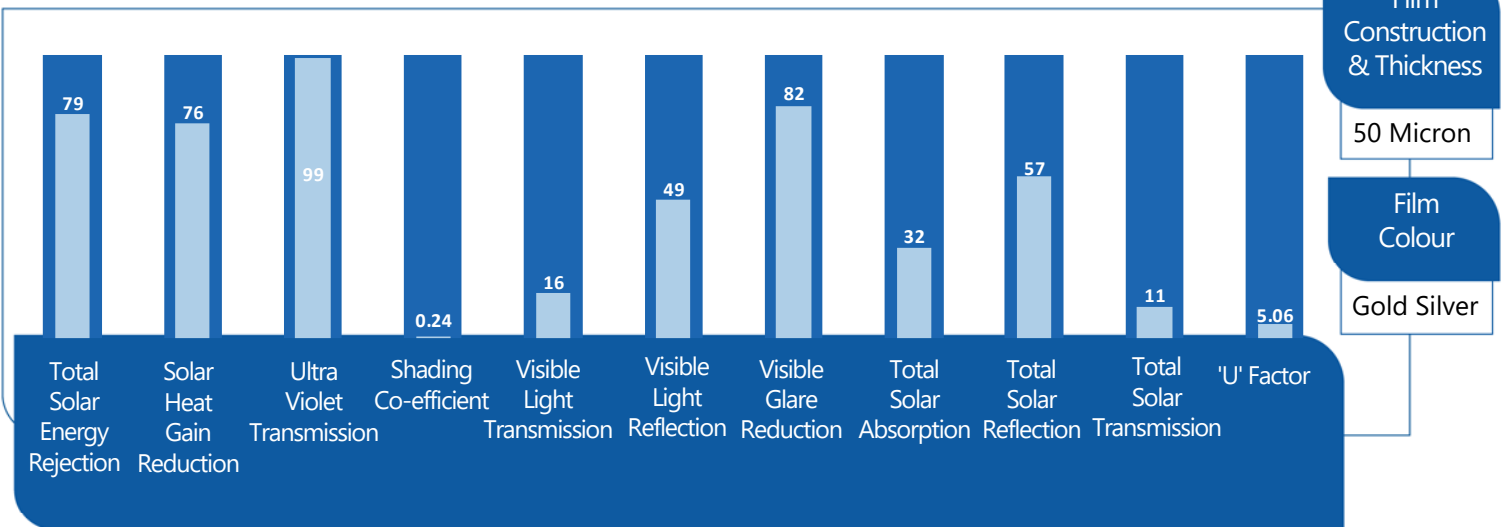

SUREGUARD GOLD SILVER 15 WINDOW FILM

Gold Silver 15 Window Film

Gold Silver Reflective Solar Control Window Film. A high performance, dark Window Film that gives good glare reduction performance and increases visual privacy.

Benefits

Reduces
Glare

Reduces
Heat
Increase

Reduces Air
Conditioning
Costs

Low
Visual
Impact

Aesthetic
Decorative
Appearance

Limits Fading of
Furnishings

Performance Data