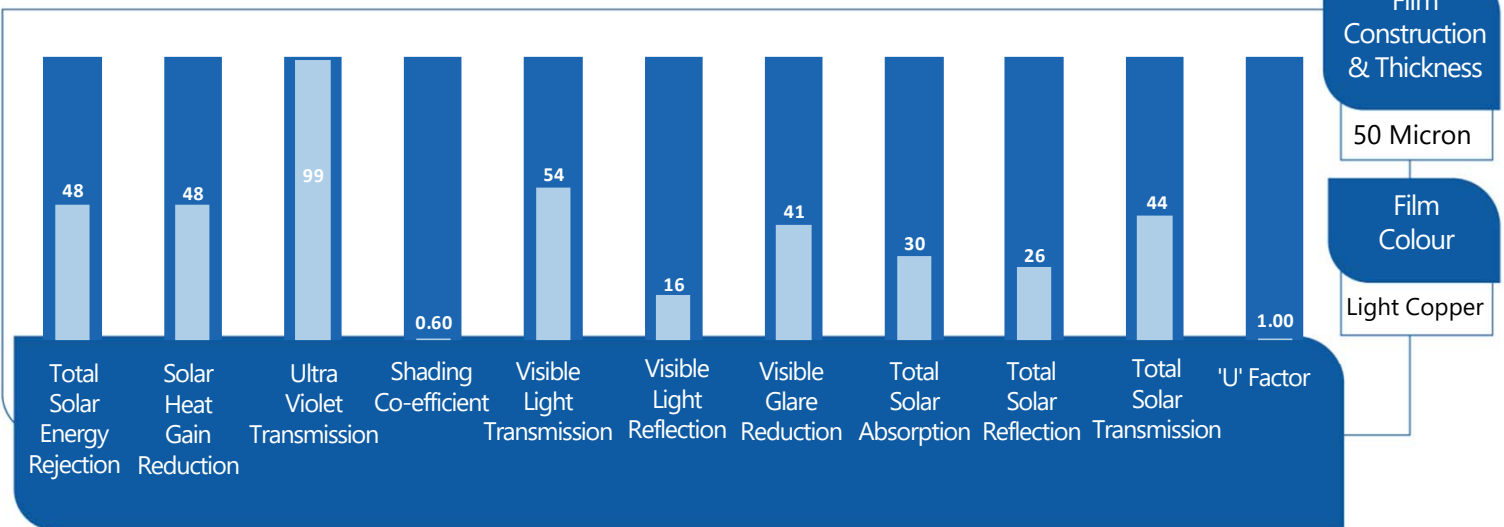

SUREGUARD COPPER 50 WINDOW FILM

Copper 50 Window Film

Copper/Bronze Semi Reflective Solar Control Window Film. An attractive bronze hue, heat and glare Solar Control Window Film providing good performance levels and improvement in conditions for occupants.

Benefits

Reduces Glare

Reduces Heat Increase

Reduces Air Conditioning Costs

Improves Working Environment

Maintain Vision into Premises

Limits Fading of Furnishings

Performance Data

Film to glass compatibility guidelines

Glass Type	Clear S/G	Clear D/G	Tinted S/G	Tinted D/G
Float /Annealed	✓	✓	✓	✓
Toughened	✓	✓	✓	✓
Laminated	✗	✗	✗	✗
Georgian Wired	✗	✗	✗	✗