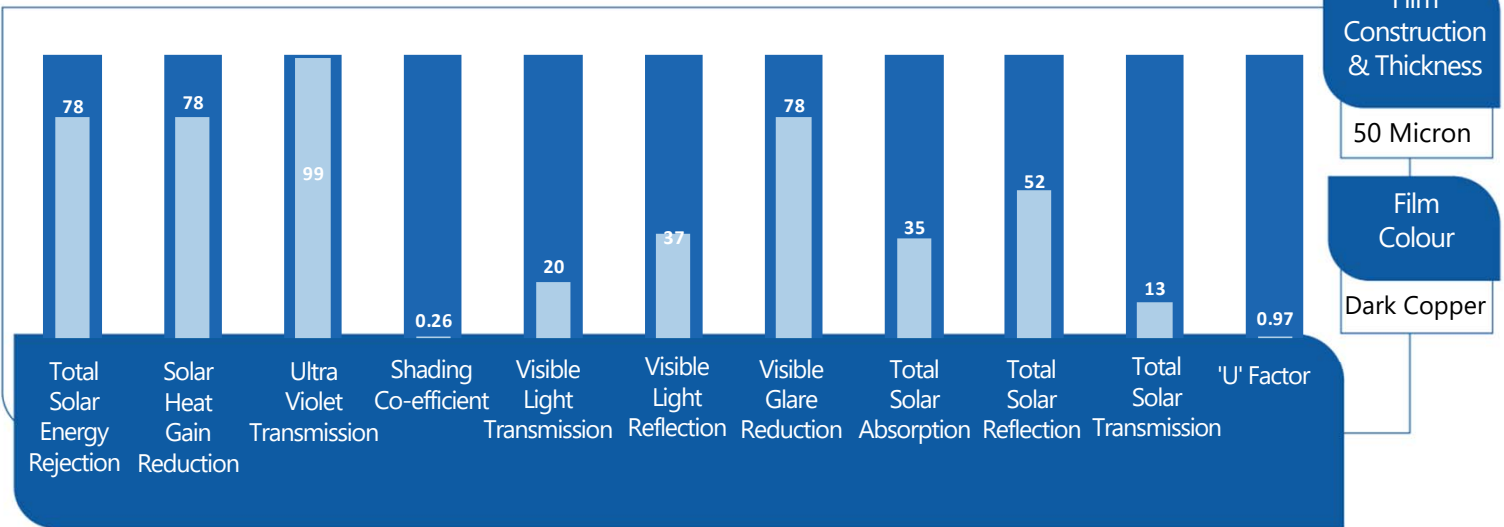

SUREGUARD COPPER 20 WINDOW FILM

Copper 20 Window Film

Copper/Bronze Semi Reflective Solar Control Window Film. An attractive bronze hue, heat and glare Solar Control Window Film providing good performance levels and improvement in conditions for occupants.

Benefits

Reduces Glare

Reduces Heat

Reduces Air Conditioning Costs

Improves Working Environment

Provides Daylight Hours One Way Vision

Limits Fading of Furnishings

Performance Data