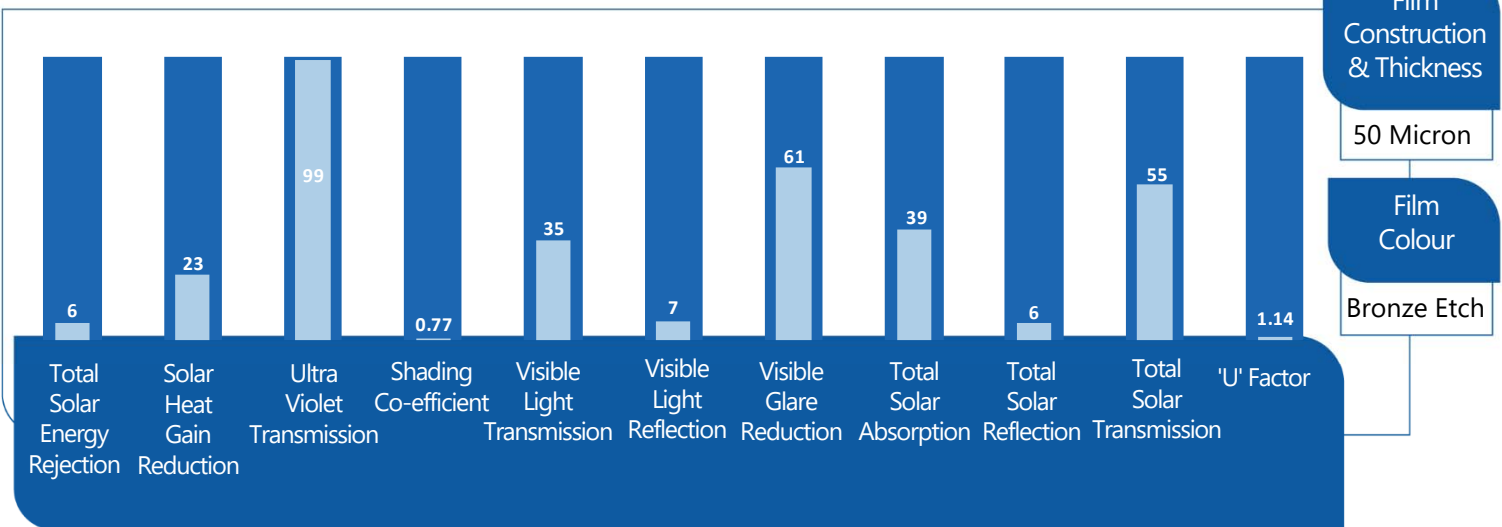

SUREGUARD BRONZE OPAQUE WINDOW FILM

Bronze Opaque Window Film

Total Privacy Bronze Etch Window Film. Ideally suited to blocking out, and for example, lowered ceilings and newly constructed partitioning, maintaining external building aesthetics.

Benefits

Reduces Visible Glare

Decreases UV Transmission

Provides Total Visual Privacy

Prolongs Furnishings Lifespan

Performance Data

Film to glass compatibility guidelines

Glass Type	Clear S/G	Clear D/G	Tinted S/G	Tinted D/G
Float /Annealed	✓	Subject to confirmation		
Toughened	✓	✓	✓	✓
Laminated	✓	✗	✗	✗
Georgian Wired	✗	✗	✗	✗